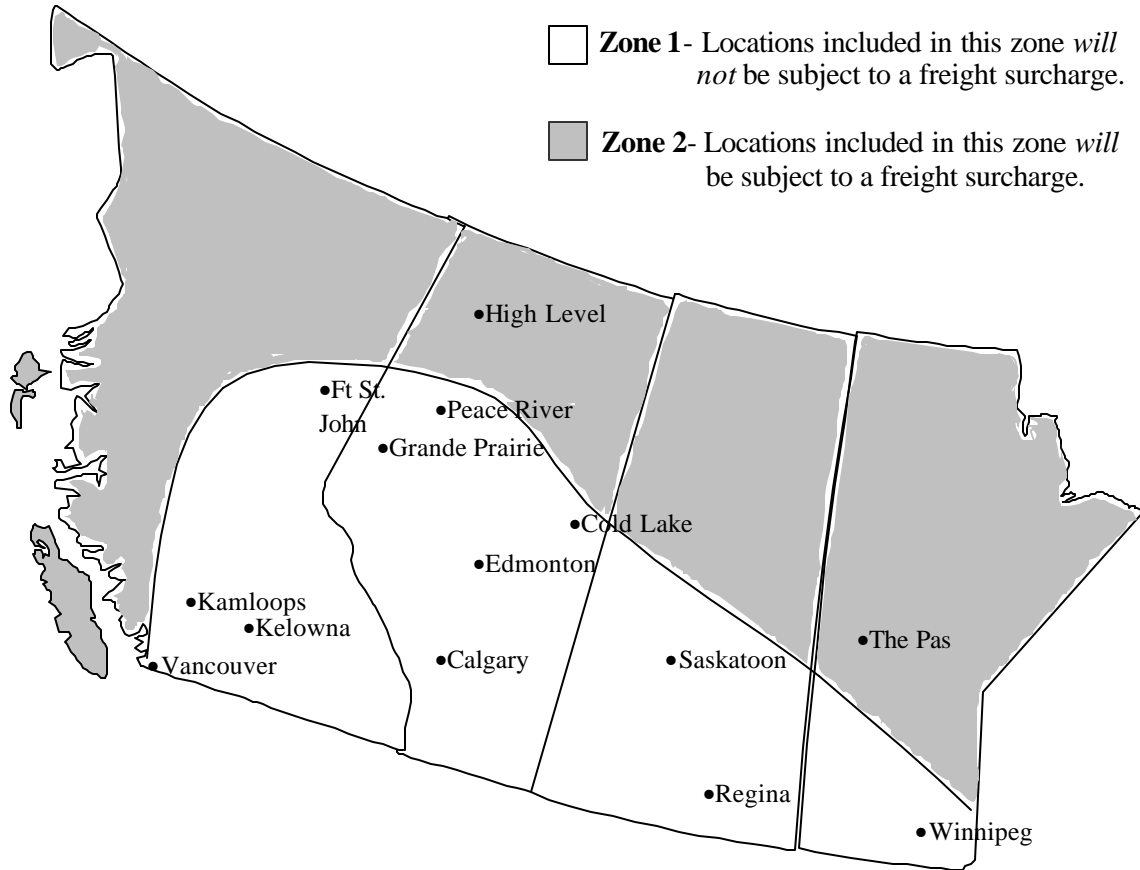

# TrueNorth Specialty Products Freight Policy Map

## Western Canada

\*Expedited orders, as per customer request, may also be subject to a surcharge.

## Eastern Canada

- Zone 1**- Locations included in this zone *will not* be subject to a freight surcharge.
- Zone 2**- Locations included in this zone *will* be subject to a freight surcharge.

\*Expedited orders, as per customer request, may also be subject to a surcharge.